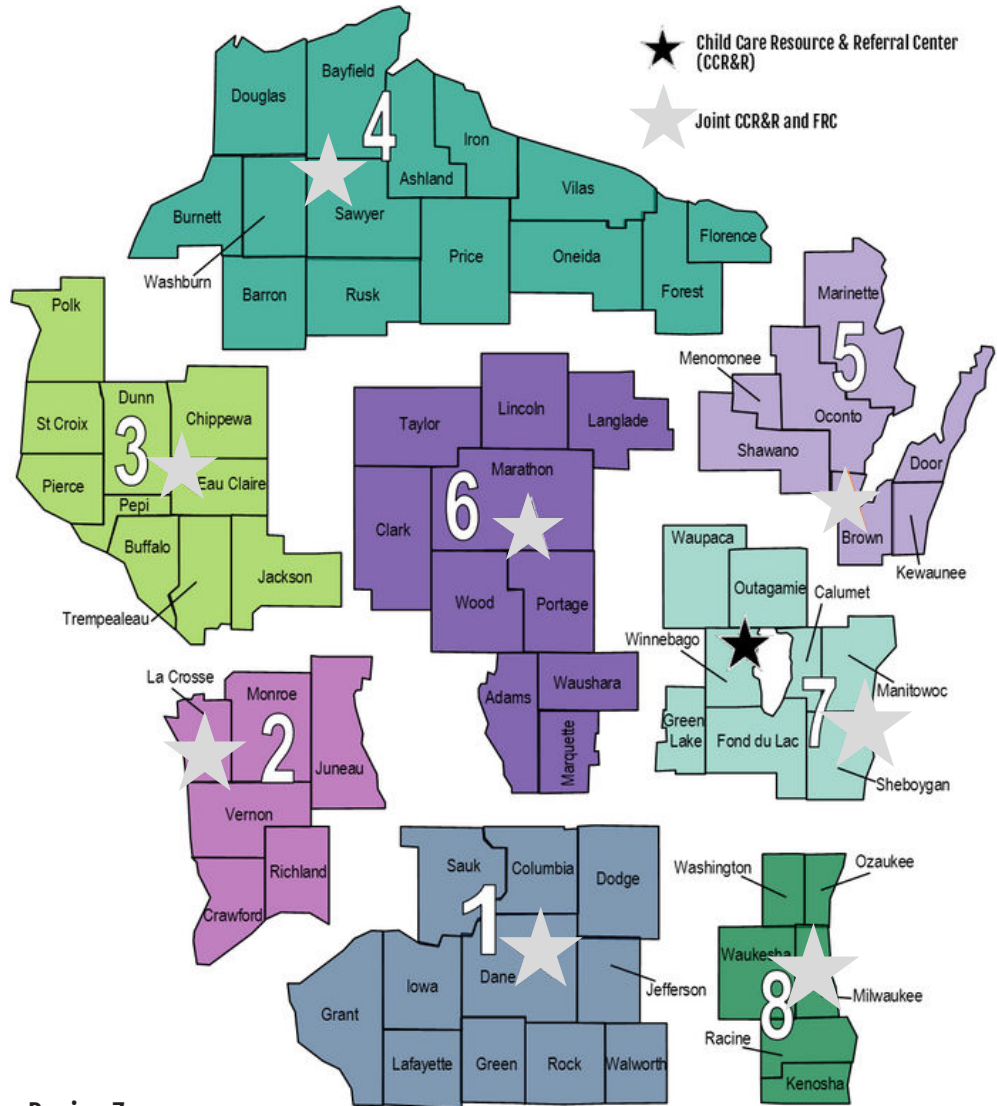

Supporting Families Together Association

Child Care Resource & Referral Agency Service Delivery Areas

Region 1

4-C
 Madison, WI
 1 (800) 750.5437
 www.4-c.org
 Also serving the Ho-Chunk Nation

Region 2

The Parenting Place
 La Crosse, WI
 1 (800) 873.1768
 www.theparentingplace.net

Region 3

Child Care Partnership
 Resource & Referral Center
 Eau Claire, WI
 1 (800) 782.1880
 www.childcarepartnership.org
 Also serving the Ho-Chunk Nation

Region 4

Northwest
 Connection Family
 Resources
 Hayward, WI
 1 (800) 733.KIDS
 www.wisconsinchild.org
 Also serving the Bad River, Forest County
 Potawatomi, Lac Courte Oreilles, Lac du
 Flambeau, Red Cliff, Sokaogon and St.
 Croix Tribes

Region 5

Family & Childcare
 Resources of N.E.W.
 Green Bay, WI
 1 (800) 738.8899
 www.fcrnew.org
 Also serving the Menominee and
 Stockbridge Munsee Tribes and the
 Oneida Nation

Region 6

Childcaring, Inc.
 Mosinee, WI
 1 (800) 628.8534
 www.childcaring.org

Region 7

Hub: Child Care Resource & Referral
 Kimberly, WI - www.fcrnew.org
 1 (800) 738.8899
 Family Connections, Inc. Sheboygan, WI
 1 (800) 322.2046
 www.familyconnectionscc.org

Region 8

4C For Children
 1 (800) 749.5437 Milwaukee, WI
 Toll Free: 833-750-4CFC
 www.4cfc.org